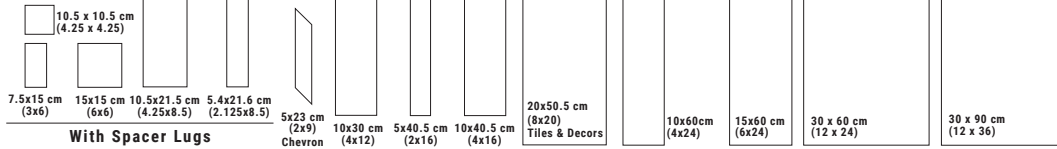

Maple Leaf's COLOUR & DIMENSION COLLECTION

WALL TILES - BRIGHT and MATTE GLAZED (Distributed exclusively by Olympia Tile International Inc.)

STOCKED SIZES (All sizes are nominal) Tiles & Decors

- Stocked in colours and finishes sampled, in sizes shown on Stock Code Labels and Chart. Trims stocked are also shown on Chart.

- Also available:
  CDC Chevron (sampled on Board MEW-30 & Folder FL-539)
  CDC Decors (sampled on Board MEW-44 & Folder FL-503)
  Elongated 8" Hexagons (sampled on Board MEW-01 & Folder FL-500).

COLOUR (alphabetical by colour name)	4 1/4 x 4 1/4		3x6		6x6		2 1/8 x 8 1/2		4 1/4 x 8 1/2		4x12		2x16		4x16		8x20		4x24		6x24		12x24		12x36		Elongated 8" Hexagon	Linear	Cherion	Petal Decor	Diamond Decor				
	BR	MT	BR	MT	BR	MT	BR	MT	BR	MT	BR	MT	BR	MT	BR	MT	BR	MT	BR	MT	BR	MT	BR	MT	BR	MT						BR	MT	BR	MT
Arctic White	x	x	x	x	x	x	x	x	x	x	x	x	x	x	x	x	x	x	x	x	x	x	x	x	x	X	X	x	x	x	x				
Beige			x	x											x	x		x																	
Biscuit	x		x	x	x		x		x		x				x	x	x	x										x	x	x	x				
Black	x		x	x			x		x				x		x	x	x	x	x										x						
Bone	x		x	x	x	x			x		x		x		x	x	x	x								X									
Chartreuse															x																				
Chocolate			x	x															x																
Citron															x																				
Dark Grey	x		x	x			x						x		x	x													x						
Dark Taupe			x	x											x	x			x											x	x				
Denim	x											x			x																				
Dove Grey														x												X			x						
Dusk	x														x																				
Espresso				x			x								x	x																			
Gold	x																																		
Grey			x		x										x	x																			
Mustard	x																																		
Olive	x																																		
Papaya															x																				
Periwinkle	x		x																																
Red Pepper	x														x																				
Sand Beige			x	x								x			x	x			x																
Sapphire	x														x																				
Silver Grey	x		x	x			x	x			x		x	x	x	x		x																	
Sterling Grey			x	x										x		x	x		x										x	x	x				
Taupe	x		x	x			x	x					x		x	x										X			x						
Tender Grey	x		x	x	x		x						x		x	x													x	x					
Turquoise	x														x																				
Warm Grey																			x																
Warm White	x		x	x	x				x		x	x	x		x	x	x	x	x